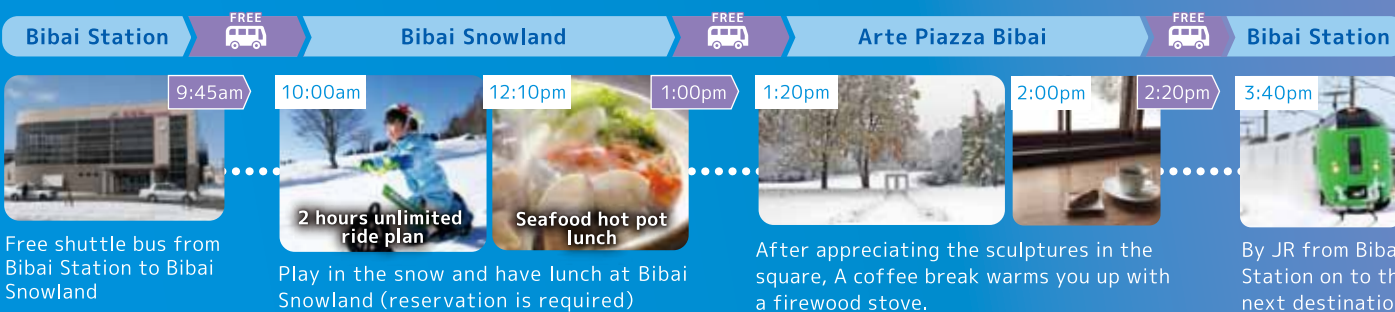

Outward trip > Bibai Station → Snowland ··· 4~5 buses per day

Return trip > Snowland → Arte Piazza Bibai → Bibai city
→ Bibai Station ··· 3~4 buses per day

※Please check the website for the operating hours of the free shuttle bus.

JR HOKKAIDO
Official Web Site

Discounted JR fares from Sapporo!

S ticket ★Valid for 6 days Unreserved seat round-trip discount ticket

Take the limited express train from Sapporo to Bibai on JR Hokkaido. This is a round-trip discount ticket that allows you to use non-reserved seats.

JR HOKKAIDO
Official Web Site

Model plan with free shuttle bus Bibai Station → Bibai Snowland → Arte Piazza Bibai → Bibai Station

The largest snow playground in Japan!

English

BIBAI
SNOW
LAND
in HOKKAIDO
2023

DEPARTURE TIME

1 4:30 pm
2 5:30 pm

Tue and Sat only

Max.10 people

6 SNOWMOBILE TOURING

The tour around seven lakes by snowmobile. There is an option where you can experience the freeride in no-foot printed snow area.